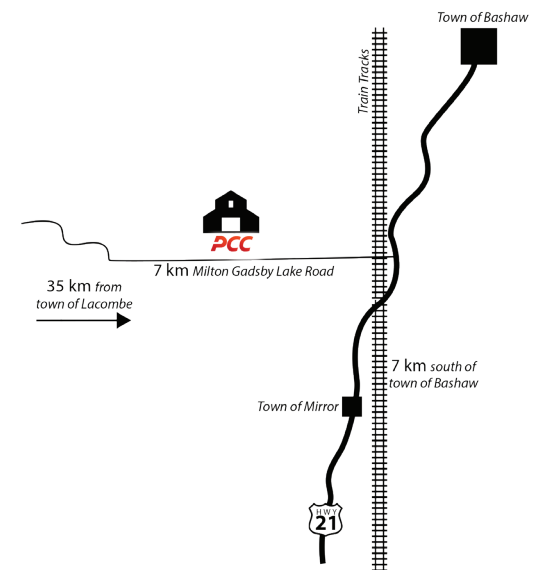

For the love of
White